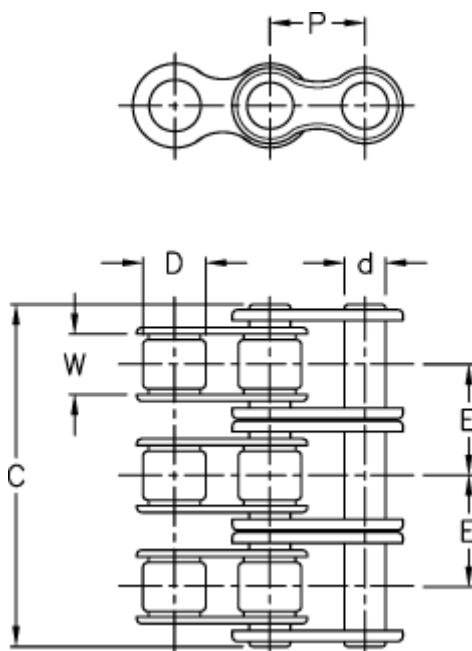

Article number: 6100130061

Description: Connecting link 5/8 triplex 10B-3

Measures

Breaking power = 67600

C = 52,20

d = 5,08

D = 10,16

E = 16,59

For chain size = 5/8

For chain type = 10 B-3

P = 15,875

W = 9,65